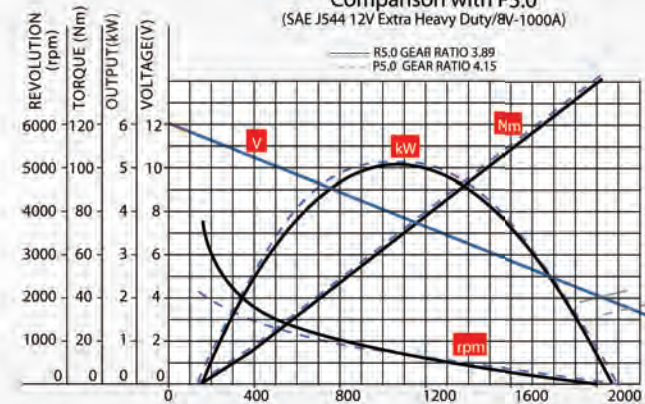

ENGINE RECOMMENDATION CHART

TYPE		ENGINE DISPLACEMENT
Offset Reduction Gear Type	R5.0	
		10 12 14 16 18 [L]

R5.0 OUTPUT PERFORMANCE Comparison with P5.0 (SAE J544 12V Extra Heavy Duty/8V-1000A)

For more information go online to,
www.DIESELUSA.com/denso