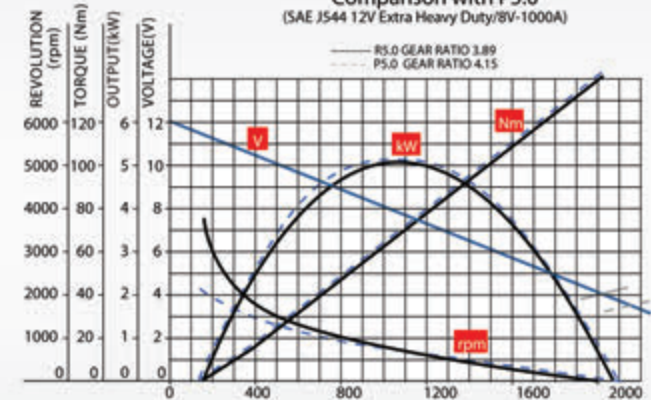

R5.0 OUTPUT PERFORMANCE Comparison with P5.0 (SAE J544 12V Extra Heavy Duty/8V-1000A)

For more information go online to, www.DENSO5.COM

Or, visit any of these locations:

Louisville, KY - Diesel Injection Service Co., Inc. - 877-361-2531
Cincinnati, OH - Diesel Injection Service Co., Inc. - 800-828-1562
Columbus, OH - Columbus Diesel Supply Co., Inc. - 800-818-7867
Indianapolis, IN - Turbo & Diesel Injection Co. - 800-232-2834
Fort Wayne, IN - Fort Wayne Diesel Service - 800-269-2475
Fontana, CA - Performance Turbochargers, LLC - 866-887-2648